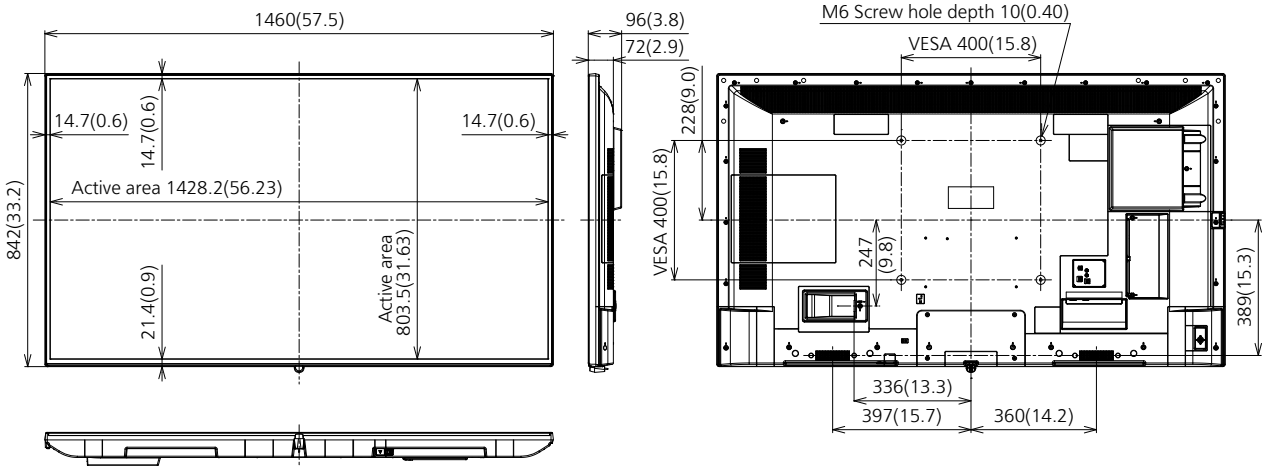

STANDARD (CERTIFICATIONS)

SAFETY REGULATIONS	EU/AUS/NZ/USA CB Report (LVD; IEC62368-1 2nd Edition + EU/AUS/NZ/USA Deviation)
	EU Deviation : EN62368-1:2014 2nd Edition AUS/NZ Deviation : AUS/NZ AUS/NZS62368-1:2018 2nd Edition USA Deviation : UL62368-1-2014, 2nd Edition UL Certification
RADIATION REGULATIONS	EU : EMC test report [Class-A] (CE; EN55032:2012/EN61000-3-2:2014/ EN61000-3-3:2013/EN55024:2010 IEC61000-4-2:2008 IEC61000-4-3:2010 IEC61000-4-4:2012 IEC61000-4-5:2005 IEC61000-4-6:2013 IEC61000-4-8:2009 IEC61000-4-11:2004)
	AUS : RCM-CISPR32 test report [Class-A] US : FCC [Class-A]

WIRELESS LAN FUNCTION

Compliance standard	IEEE 802.11 a/b/g/n Dual (Wireless LAN Standard protocol) Wi-Fi CERTIFIED
Channel	IEEE802.11a/b/g/n
Communication distance	Approx. 30 m (Depends on usage environment)

REMOTE CONTROL TRANSMITTER

Power Requirements	DC 3 V (AA Size batteries x 2)
Operating distance	Approx. 7 m (22.9 ft)*
Weight	Approx. 111 g (4 oz) including batteries
Dimensions (W x H x D)	51 x 161 x 27 mm (2" x 6.4" x 1.1")

*When operated directly in front of the IR sensor.

INCLUDED ACCESSORIES

- Remote Control x 1 - IR Sensor x 1 - IR Sensor Holder
- Screw (for IR Sensor's Holder) x 2 - Power Supply Code
- Batteries x 2: AA/R6/LR6 type - Cable Clamper x 3

DIMENSIONS

Cautions: This drawing is not a scale
Units : mm (inches)

CONNECTION TERMINAL