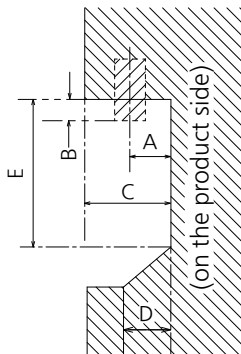

Note

- An auto detected signal format may be differently displayed from the actual input signal.
- The i symbols (example 1080i) means Interlaced signal.

● Terminals

View from back

Magnified figure of terminal b

SECTION B-B

Magnified figure of terminal a

Sectional view of terminal a
(SERIAL / PC / LAN / USB TYPE-C / USB TYPE-A)

Terminal a
65SQE1W Terminal (Bottom) Units : mm (inch)

	SERIAL / PC	LAN	USB TYPE-C	USB TYPE-A
A	9.3 (0.37)	9.7 (0.38)	4.8 (0.19)	6.6 (0.26)
B	3.7 (0.15)	—	—	—
C	26.8 (1.06)			
D	9.4 (0.37)			
E	65.9 (2.59)			